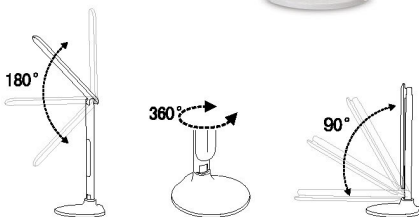

PROEYE ELITE LED DESK LAMP

Product Dimension

Product Code	PROEYE ELITE_10W
Working voltage	DC12V-1500mA
Max power consumption	10W
Luminous Flux (lm)	>450
Max Luminous 30cm. (lm)	>1500 Lux
Colour Temperature (K)	3300-5500
Working Temperature	<50 °
Weight (Kg)	1.2

Product Description

- Available 3 mode (Daylight, Warm White, Natural), excellent color reality and eye-protection.
- Adopt high performance LED light and components, lighting more concentrate.
- High sensitivity touch panel, elegant control experience.
- 5-Grade brightness strengths, applicable to different lighting requirements.
- Folding and biaxial rotary design, easy to get best lighting angle.
- Low energy consumption design, saving 90% than incandescent lamp.
- Does not contain the Tungsten, Mercury and other toxic material, environmental friendly.
- No fragile glass parts, safe and ease.
- Long service life module, more than 35000 hours.
- Combination of digital utilize gadget as calendar, alarm clock and temperature.

3 Style lighting mode with soft touch

Digital tube gadget display