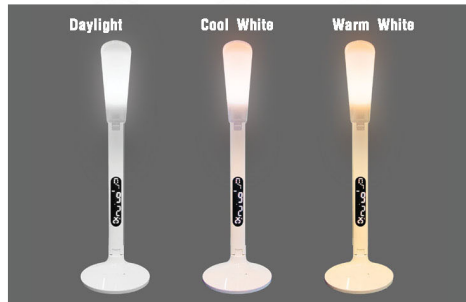

PROEYE ELITE LED DESK LAMP

Product Dimension

Product Code	PROEYE ELITE_10W
Working voltage	DC12V-1500mA
Max power consumption	10W
Luminous Flux (lm)	>450
Max Luminous 30cm. (lm)	>1500 Lux
Colour Temperature (K)	3300-5500
Working Temperature	<50 °
Weight (Kg)	1.2

Product Description

- Available 3 mode (Daylight, Warm White, Natural), excellent color reality and eye-protection.
- Adopt high performance LED light and components, lighting more concentrate.
- High sensitivity touch panel, elegant control experience.
- 5-Grade brightness strengths, applicable to different lighting requirements.
- Folding and biaxial rotary design, easy to get best lighting angle.
- Low energy consumption design, saving 90% than incandescent lamp.
- Does not contain the Tungsten, Mercury and other toxic material, environmental friendly.
- No fragile glass parts, safe and ease.
- Long service life module, more than 35000 hours.
- Combination of digital utilize gadget as calendar, alarm clock and temperature.

3 Style lighting mode with soft touch

Digital tube gadget display