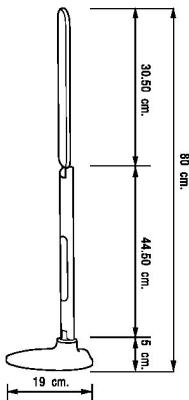

PROEYE ELITE LED DESK LAMP

Product Dimension

Product Code	PROEYE ELITE_10W
Working voltage	DC12V-1500mA
Max power consumption	10W
Luminous Flux (lm)	>450
Max Luminous 30cm. (lm)	>1500 Lux
Colour Temperature (K)	3300-5500
Working Temperature	<50 °
Weight (Kg)	1.2